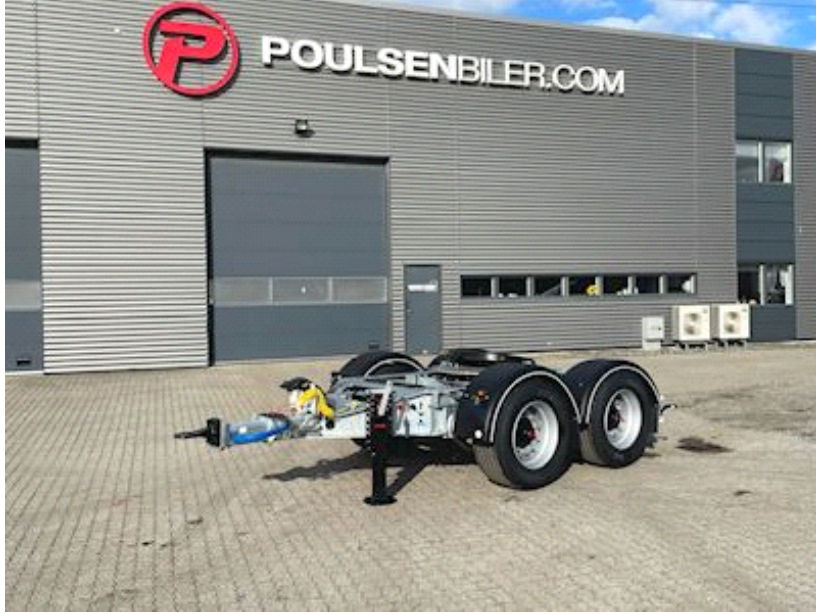

Hangler 2-aks dolly galvaniseret, Dolly

Poulsen Trucks & Trailers ApS
Vrøndingvej 8A
8700 Horsens

Sælger
Philip K. Bredahl
philip@poulsentrucks.com
+45 74 67 11 12
+45 28 90 01 31

Basis

Type	Drawbar trailer
Aksel	2
Stand	Ny

Registration

Year	2025
Ref. no.	5047

Weight

Loading capacity	15.300kg
Total weight	18.000kg
Empty weight	2.700kg

Chassis

Axle type	SAF
Airsuspension	✓

Brakes

Drum brakes	✓
-------------	---

Incoupling

Electrical coupier	2x7-polet
Air- coupier	Duo-Matic

Tyres

Dimensions	385/55 R22,5"
1st axle tyres L-R%	100-100
2nd axle tyres L-R%	100-100

Fifth Wheel

Fifth Wheel height	1.150mm
--------------------	---------