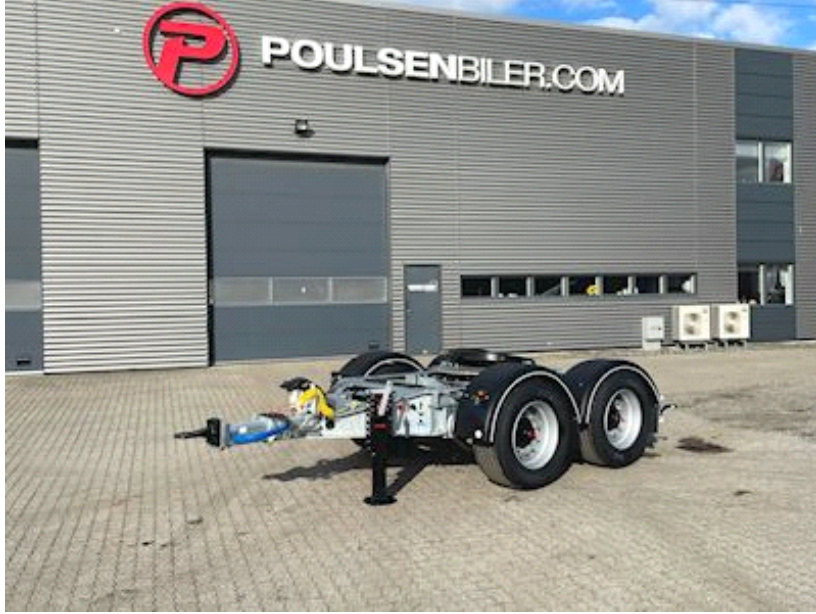

Hangler 2-aks dolly galvaniseret, Dolly

Poulsen Biler ApS
Vrøndingvej 8A
8700 Horsens

Sælger
Philip K. Bredahl
philip@poulsentrucks.com
+45 74 67 11 12
+45 28 90 01 31

Basis

Type	Drawbar trailer
Aksel	2
Stand	Ny

Registration

Year	2024
Ref. no.	5047

Weight

Loading capacity	15.300kg
Total weight	18.000kg
Empty weight	2.700kg

Chassis

Axle type	SAF
Airsuspension	✓

Brakes

Drum brakes	✓
-------------	---

Incoupling

Electrical coupier	2x7-polet
Air- coupier	Duo-Matic

Tyres

Dimensions	385/55 R22,5"
1st axle tyres L-R%	100-100
2nd axle tyres L-R%	100-100

Fifth Wheel

Fifth Wheel height	1.150mm
--------------------	---------