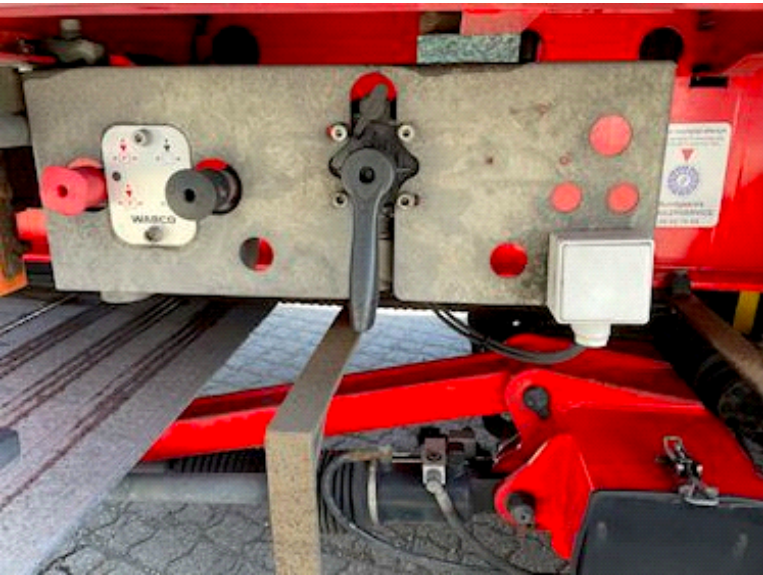

Basis		Chassis		Tyres	
Type	Trailers	Axle type	SAF	Dimensions	385/65 R22,5"
Aksel	3	Airsuspension	✓	1st axle tyres L-R%	80-80
Stand	Used	Kingpin pressure	18.000kg	2nd axle tyres L-R%	80-80
Registration		1st axle lifting	✓	3rd axle tyres L-R%	70-70
Year	2017	3rd axle lifting	✓	Weight	
Reg. date	29-11-2017	Brakes		Loading capacity	33.950kg
Reg. no.	CJ9679	Disk brake	✓	Total weight	42.000kg
Last inspection	22-12-2022	truck body / box		Empty weight	8.050kg
VIN	SKBS40S31HKE21872	Bottom	Træ		
Ref. no.	5009	Length inside	13.620mm		
		Inside width	2.470mm		
		Inside height rear	2.730mm		
		Inside width (rear posts)	2.450mm		