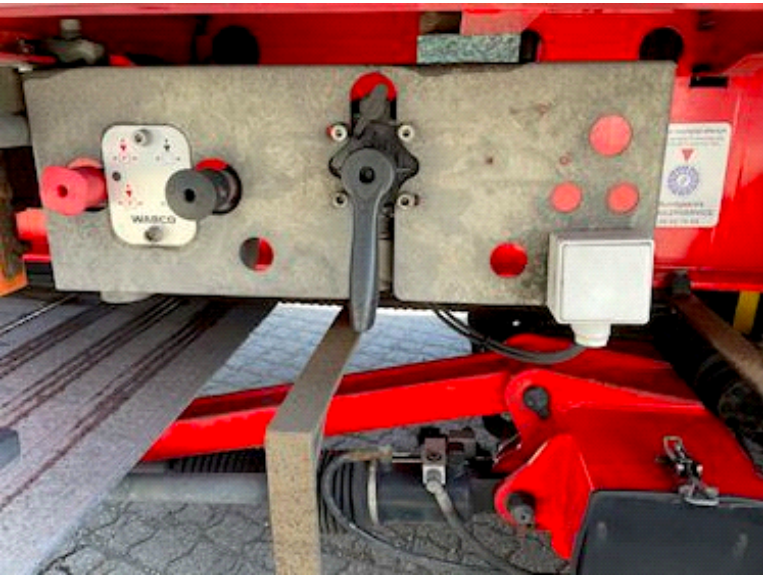

Magnus K Jensen  
magnus@poulsentrucks.com  
+45 28 70 40 03

<b>Basis</b>		<b>Chassis</b>		<b>Tyres</b>	
Type	Trailers	Axle type	SAF	Dimensions	385/65 R22,5"
Aksel	3	Airsuspension	✓	1st axle tyres L-R%	80-80
Stand	Used	Kingpin pressure	18.000kg	2nd axle tyres L-R%	80-80
<b>Registration</b>		1st axle lifting	✓	3rd axle tyres L-R%	70-70
Year	2017	3rd axle lifting	✓	<b>Weight</b>	
Reg. date	29-11-2017	<b>Brakes</b>		Loading capacity	33.950kg
Reg. no.	CJ9679	Disk brake	✓	Total weight	42.000kg
Last inspection	22-12-2022	<b>truck body / box</b>		Empty weight	8.050kg
VIN	SKBS40S31HKE21872	Bottom	Træ		
Ref. no.	5009	Length inside	13.620mm		
		Inside width	2.470mm		
		Inside height rear	2.730mm		
		Inside width (rear posts)	2.450mm		