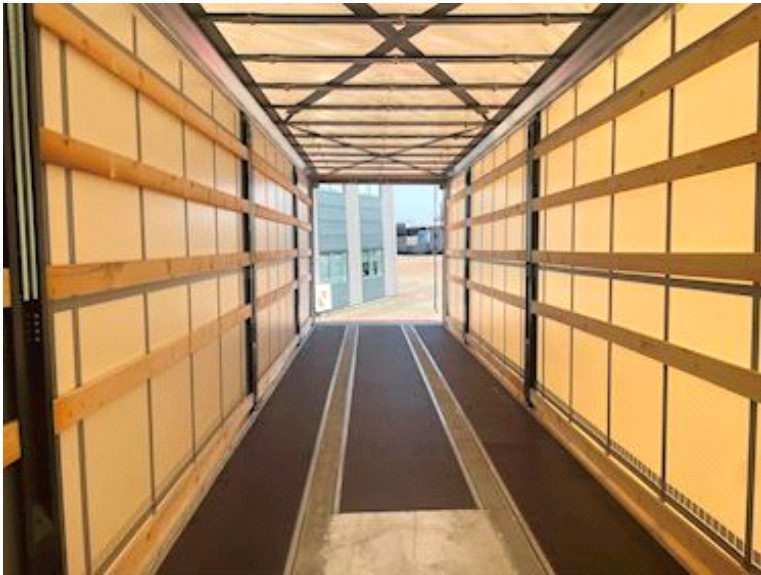

| Basis | | Chassis | | Tyres | |
|--------------|----------|------------------|----------|---------------------------|---------------|
| Type | Trailers | Total axle load | 20.000kg | Dimensions | 385/65 R22,5" |
| Aksel | 2 | Axle type | BPW | 1st axle tyres L-R% | 100-100 |
| Stand | Ny | Airsuspension | ✓ | 2nd axle tyres L-R% | 100-100 |
| Registration | | Kingpin pressure | | truck body / box | |
| Year | 2025 | 1st axle lifting | ✓ | Bottom | Træ |
| Ref. no. | 5217 | Steering axle | 2 | 2,5 ton lashing eyes | 24 stk. |
| Fabriksny | ✓ | Weight | | Length inside | 11.300mm |
| Brakes | | Total weight | 38.000kg | Inside width | 2.480mm |
| Drum brakes | ✓ | | | Inside height front | 2.690mm |
| | | | | Inside height rear | 2.690mm |
| | | | | Inside width (rear posts) | 2.460mm |